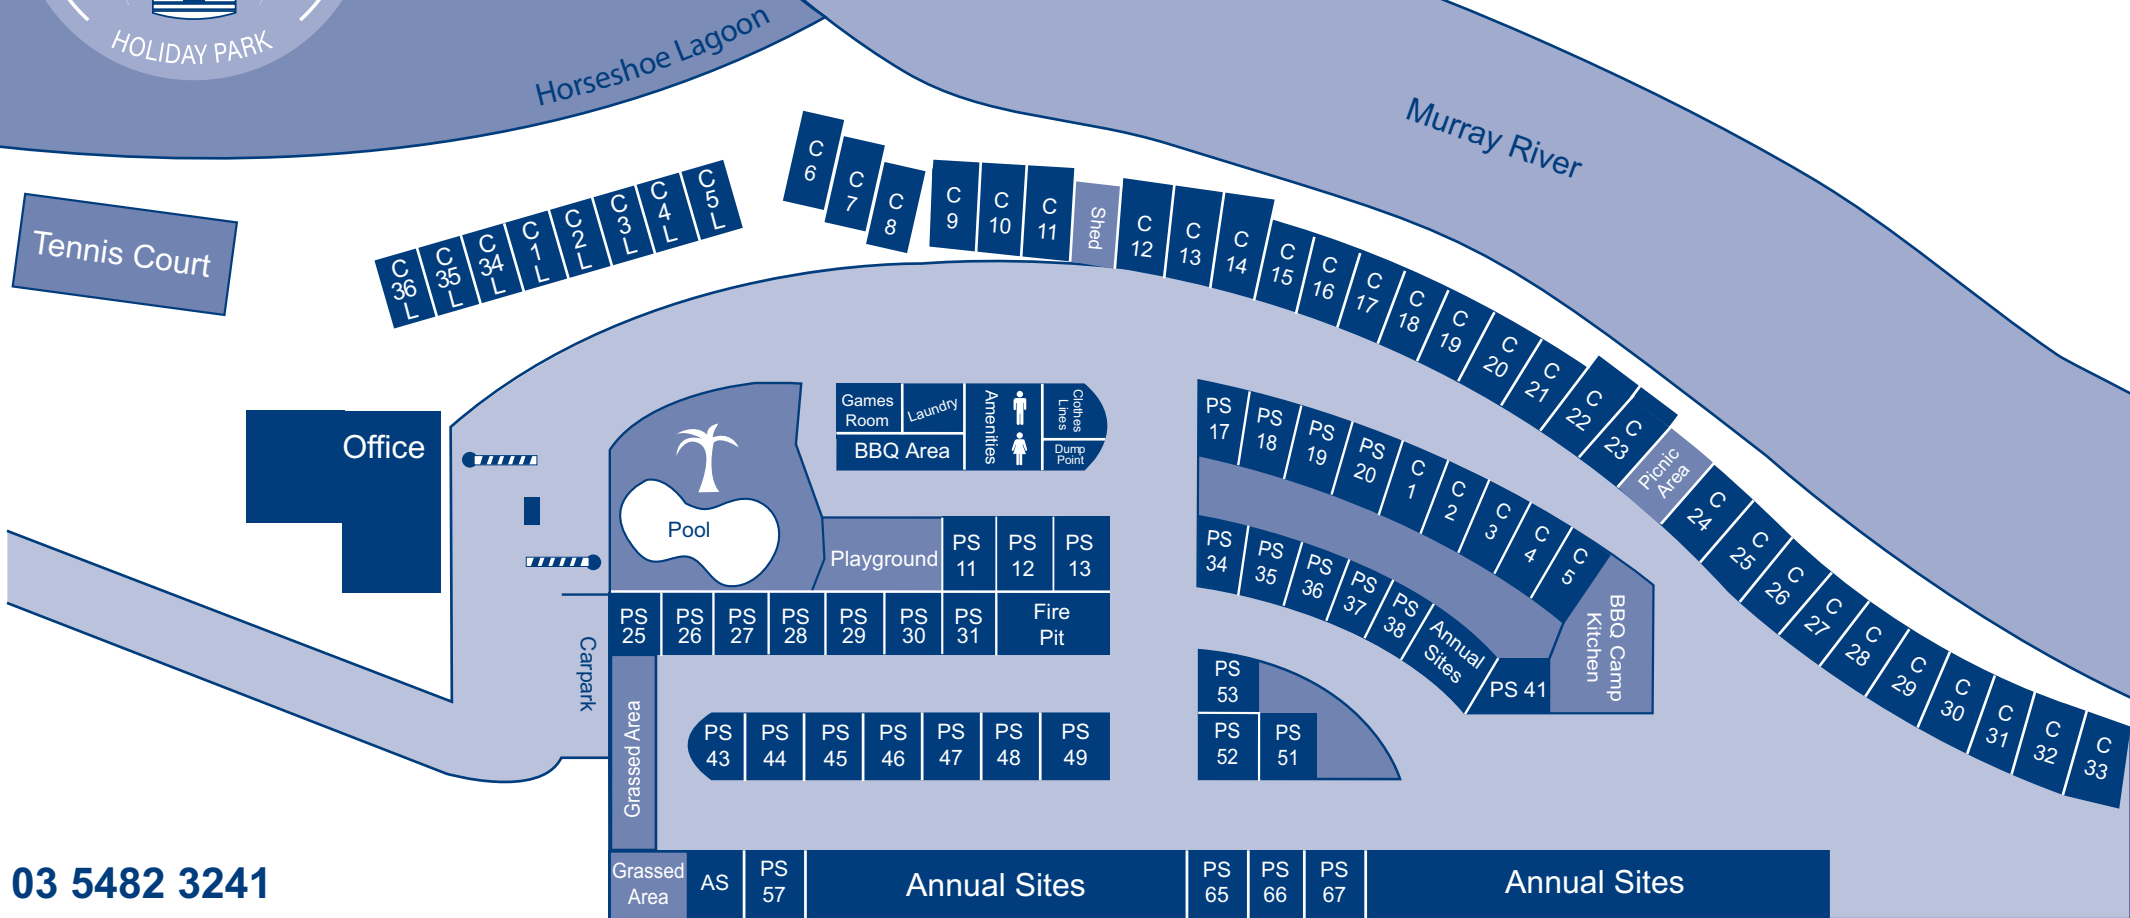

Your Boom Gate Number is

\_\_\_\_\_

\_\_\_\_\_

**03 5482 3241**

w: [moamariverside.com.au](http://moamariverside.com.au)

e: [info@moamariverside.com.au](mailto:info@moamariverside.com.au)

Your hosts: Peter & Jen Warnett

Wi-Fi password - 0354823241

Echuca-Moama Bridge