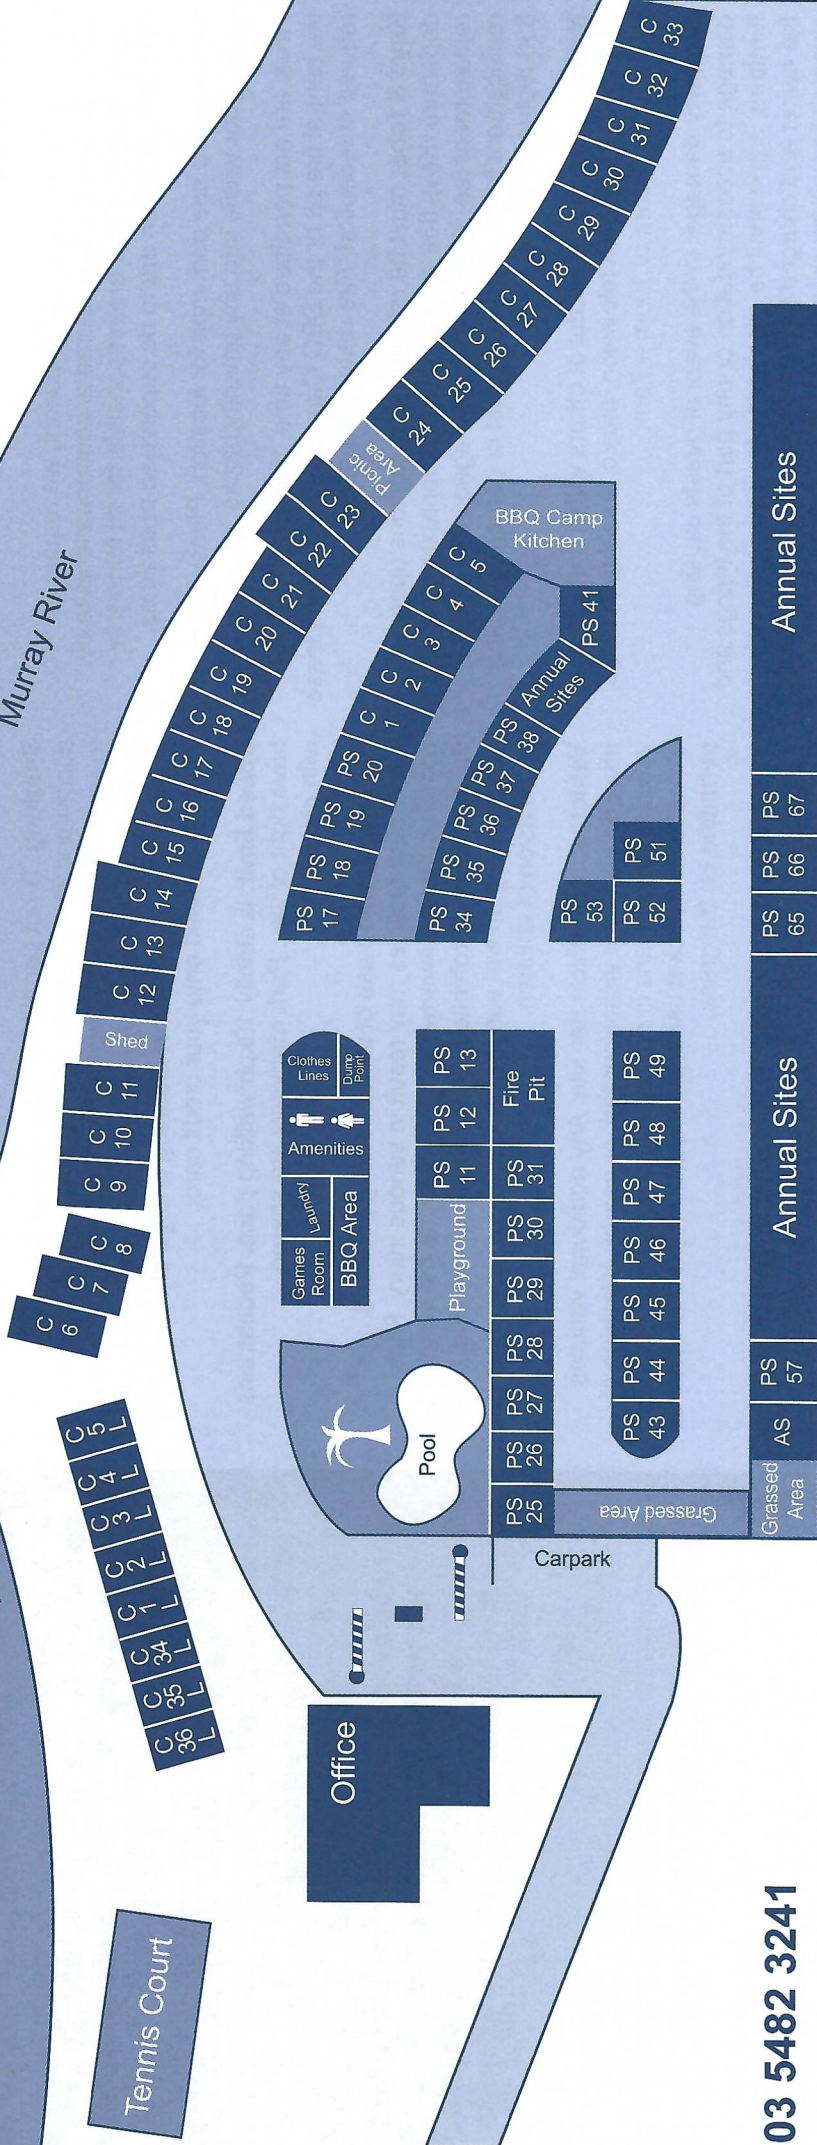

Your Boom Gate Number is _____

Horseshoe Lagoon

Murray River

Railway Line																	
Echuca-Moama Bridge																	

03 5482 3241

w: moamariverside.com.au

e: info@moamariverside.com.au

Your hosts: Kye & Michael